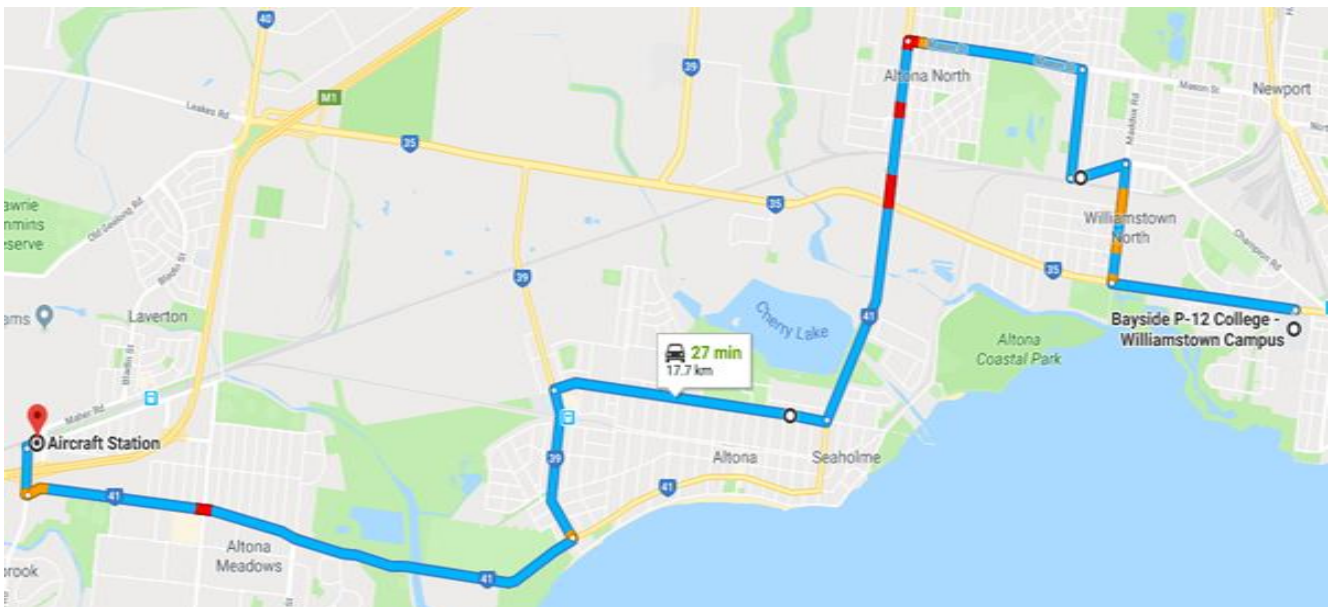

Williamstown Campus to Aircraft Station

ROUTE 1227 | BUS 2 (3.25pm)

3:25 pm departs Kororoit Creek Road (bus bays marked, must wait until 3.30pm)

Continue Kororoit Creek Road

Right into Maddox Road

Left into Rosshire Road

Right into Blenheim Road (pick up Paisley Campus)

SERVICE ALL PTV STOPS FROM PAISLEY CAMPUS

Left into Mason Street

Left into Millers Road

Right into Civic Pde

Left into Maidstone Street

Right into Queen Street

Continue into Central Ave

Right into Pt Cook Road

Right into Triholm Ave, finish at Aircraft Railway Station