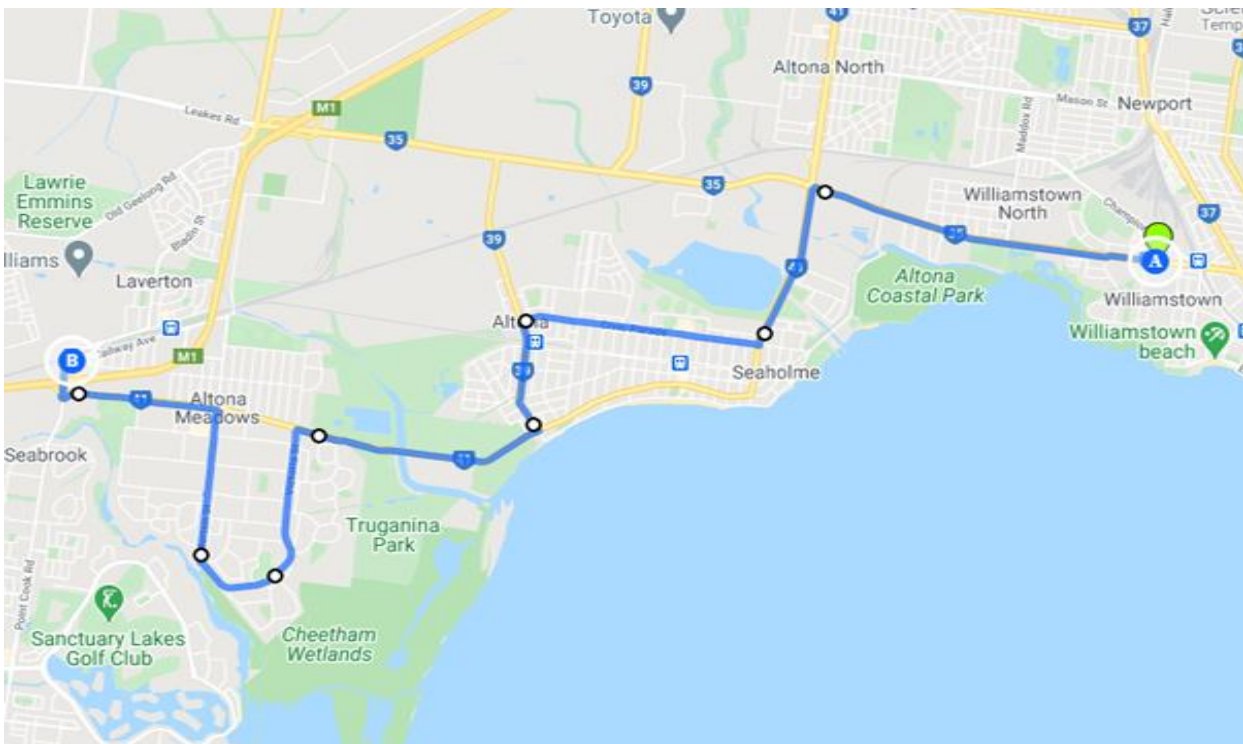

## ROUTE 1226 |

**7:40am** commences at Merton Street & Queen Street

**Left** into Victoria Street

**Right** into Queen Street

**Left** into Millers Road

**Right** into Kororoit Creek Rd (1<sup>st</sup> drop Bayside - Williamstown Campus)

# Williamstown Campus to Aircraft Station

**ROUTE 1228 | BUS 1 (3.25pm)**

**3:25 PM Departs** Kororoit Creek Road (bus bays marked)

**Continue** Kororoit Creek Road

**Left** into Millers Road

**Right** into Civic Pde

**Left** into Maidstone Street

**Right** into Queen Street

**Left** into Victoria Street

**Right** into Merton Street

**Left** into Central Ave

**Right** at round-a-bout (at McDonalds) to Aircraft Station

**SERVICE ALL PTV STOPS**

# Williamstown Campus to Aircraft Station

**ROUTE 1227 | BUS 2 (3.25pm)**

**3:25 pm** departs Kororoit Creek Road (bus bays marked, must wait until 3.30pm)

**Continue** Kororoit Creek Road

**Right** into Maddox Road