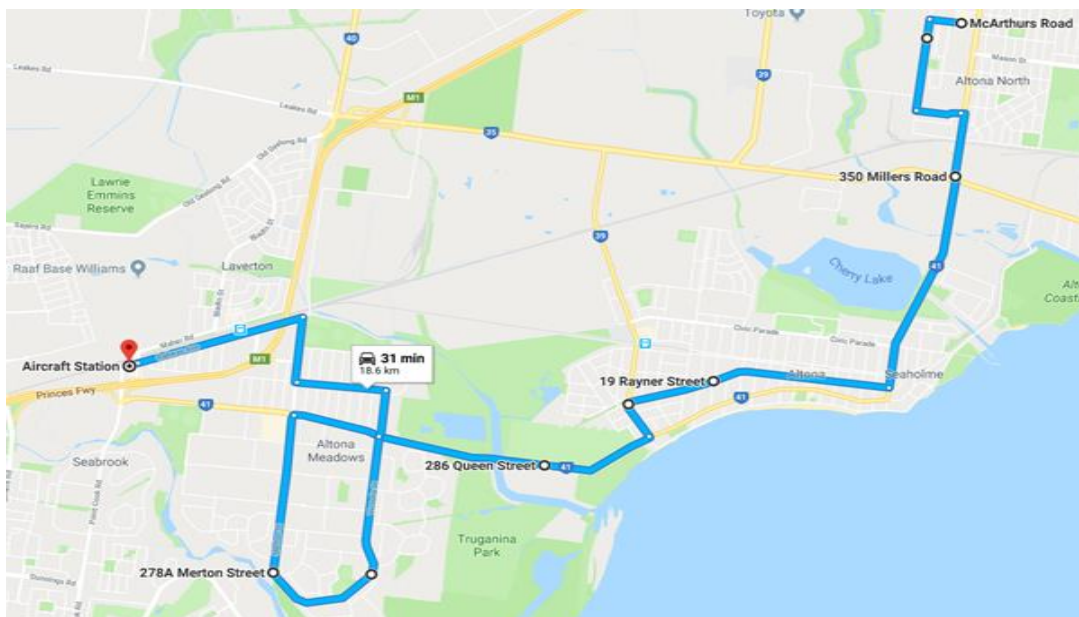

Altona North Campus to Aircraft Station

ROUTE 1233 |

3:20pm start McArthurs Road

Left into Chambers Road

Left into Cabot Drive, pass Bunnings

Right into Millers Road

Right into Blyth Street

Left into Maidstone Street

Right into Queen Street

Left into Merton Street (Central Square)

Left into Victoria Street

Left into Alma Ave

Right into Merton Street

Left into Railway Ave

Finish at Aircraft Station (if students on bus drop off at Laverton Station)

SERVICE ALL PTV STOPS