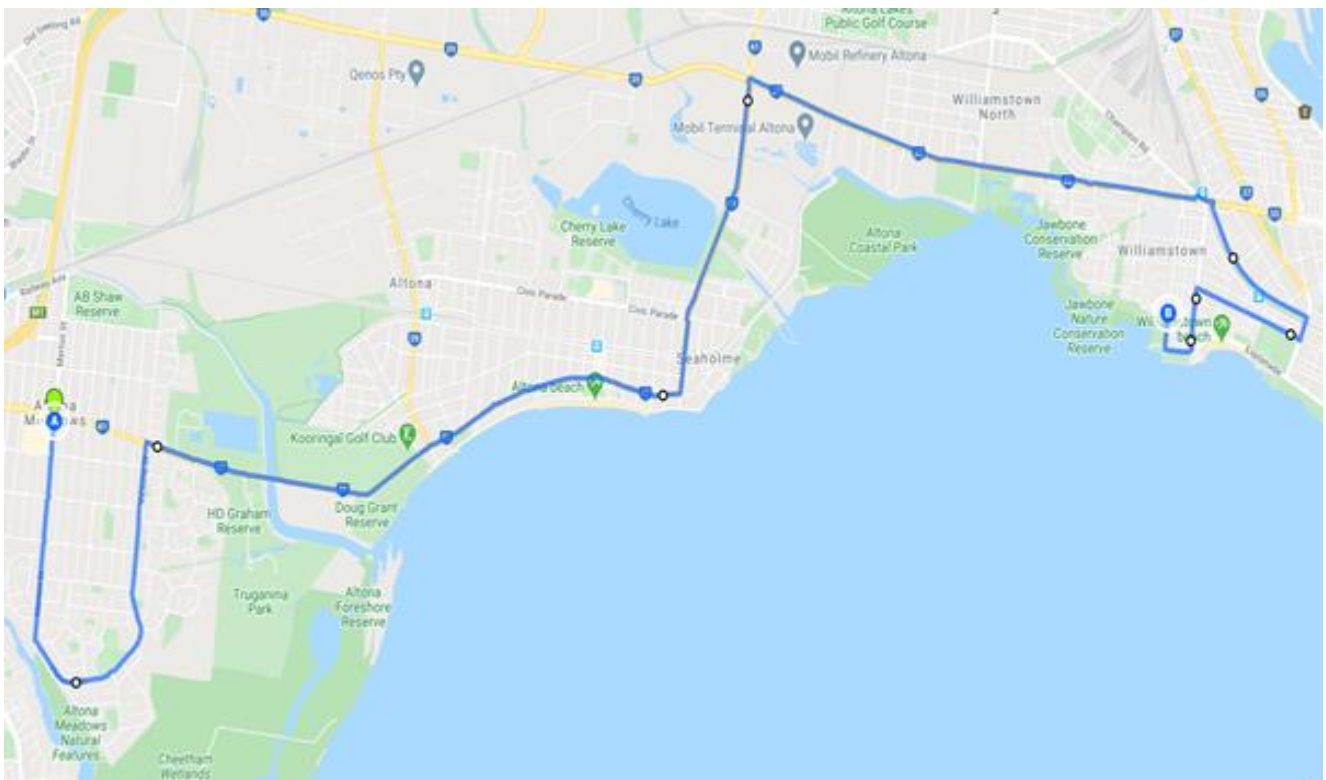

## ROUTE 1226 |

**7:40am** commences at Merton Street & Queen Street

**Left** into Victoria Street

**Right** into Queen Street

**Left** into Millers Road

**Right** into Kororoit Creek Rd (1<sup>st</sup> drop Bayside - Williamstown Campus)

# Maidstone St to Williamstown Campus

## ROUTE 1222E ALTONA WEST |

**8:09am** commences at Blyth St (415 bus stop)

**Right** into Civic Pde

**Left** into Millers Road

**Right** into Kororoit Creek Road (1<sup>st</sup> drop Bayside - Williamstown Campus)

## ROUTE 1222 ALTONA WEST |

**8:15am** commences at Somers Pde, Maidstone Street

**Right** into Civic Pde

**Left** into Millers Road

**Right** into Kororoit Creek Road (1<sup>st</sup> drop Bayside - Williamstown Campus)