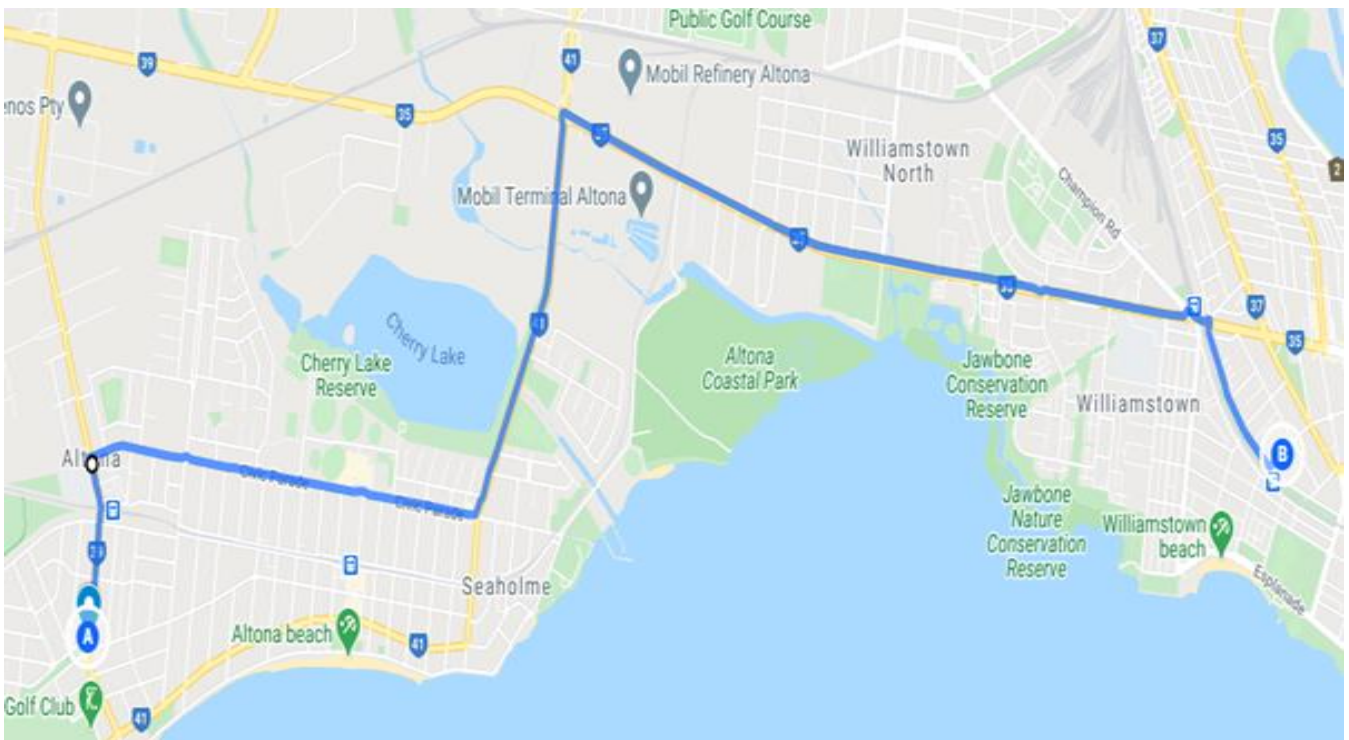

Maidstone St to Williamstown Campus

ROUTE 1222 ALTONA WEST |

8:15am commences at Somers Pde, Maidstone Street

Right into Civic Pde

Left into Millers Road

Right into Kororoit Creek Road (1st drop Bayside - Williamstown Campus)

SERVICE ALL PTV STOPS