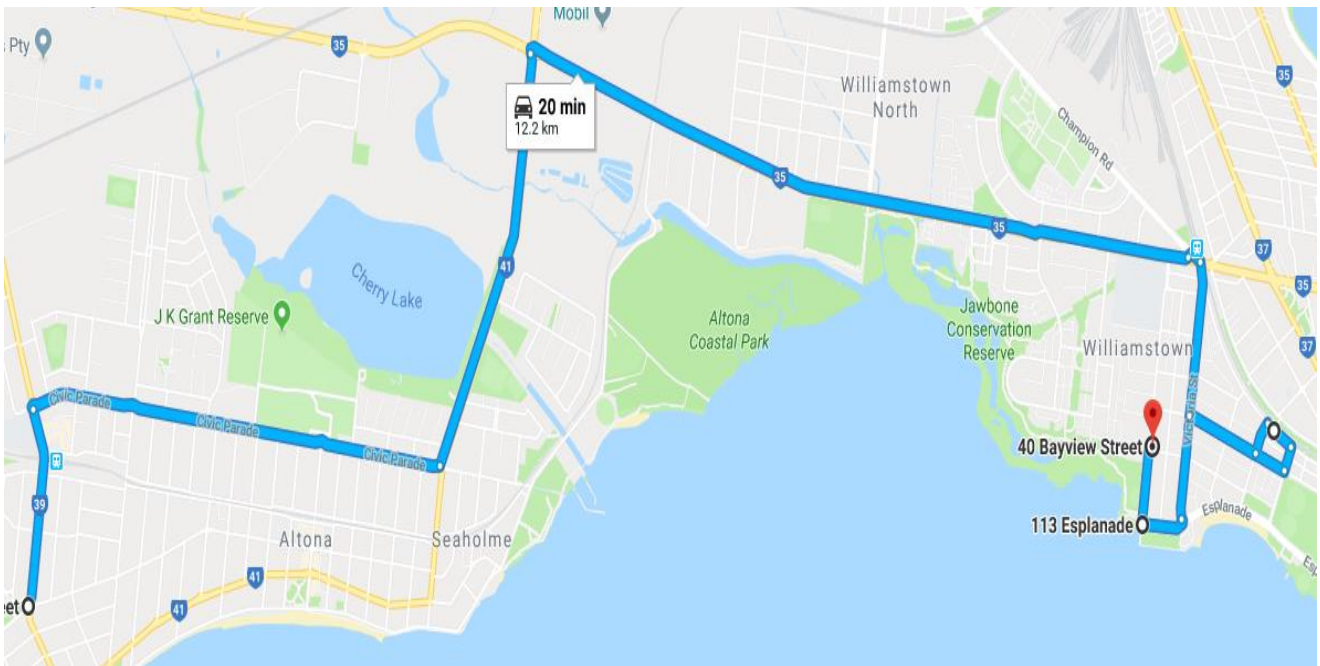

## ROUTE 1226 |

**7:40am** commences at Merton Street & Queen Street

**Left** into Victoria Street

**Right** into Queen Street

**Left** into Millers Road

**Right** into Kororoit Creek Rd (1<sup>st</sup> drop Bayside - Williamstown Campus)

# Maidstone St to Williamstown Campus

## ROUTE 1222E ALTONA WEST |

**8:09am** commences at Blyth St (415 bus stop)

**Right** into Civic Pde

**Left** into Millers Road

**Right** into Kororoit Creek Road (1<sup>st</sup> drop Bayside - Williamstown Campus)

## ROUTE 1222 ALTONA WEST |

**8:15am** commences at Somers Pde, Maidstone Street

**Right** into Civic Pde

**Left** into Millers Road

**Right** into Kororoit Creek Road (1<sup>st</sup> drop Bayside - Williamstown Campus)