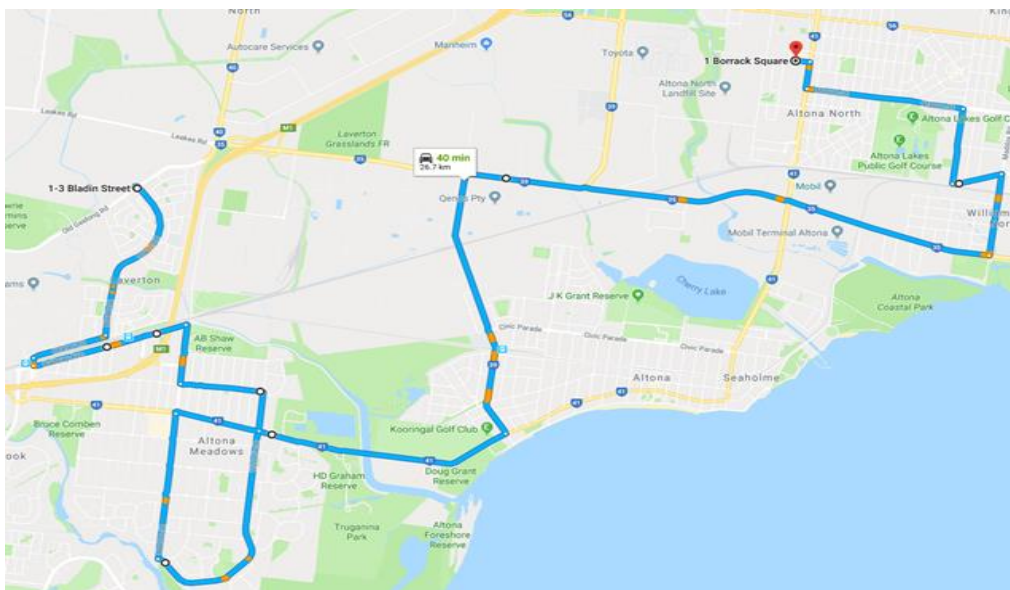

## ROUTE 1226 |

**7:40am** commences at Merton Street & Queen Street

**Left** into Victoria Street

**Right** into Queen Street

**Left** into Millers Road

**Right** into Kororoit Creek Rd (1<sup>st</sup> drop Bayside - Williamstown Campus)

## ROUTE 1232 |

**7:38am** start Bladin Street & Old Geelong Road

**Right** into Maher Road

**Left** into Railway Ave

**Left** into Railway Station (pick up at last stop)

**Right** into Merton Street

**Left** into Alma Ave

**Right** into Victoria Street, Merton Street, Central Square

**Right** into Queen Street

**Left** into Maidstone Street

**Right** into Kororoit Creek Road

**Left** into Maddox Road

**Left** into Rosshire Road

**Right** into Blenheim Road (1<sup>st</sup> drop – Paisley Campus)

**Left** into Mason Street

**Right** into Millers Road

**Left** into McArthurs Road (2<sup>nd</sup> drop – Altona North Campus)

**SERVICE ALL PTV STOPS**